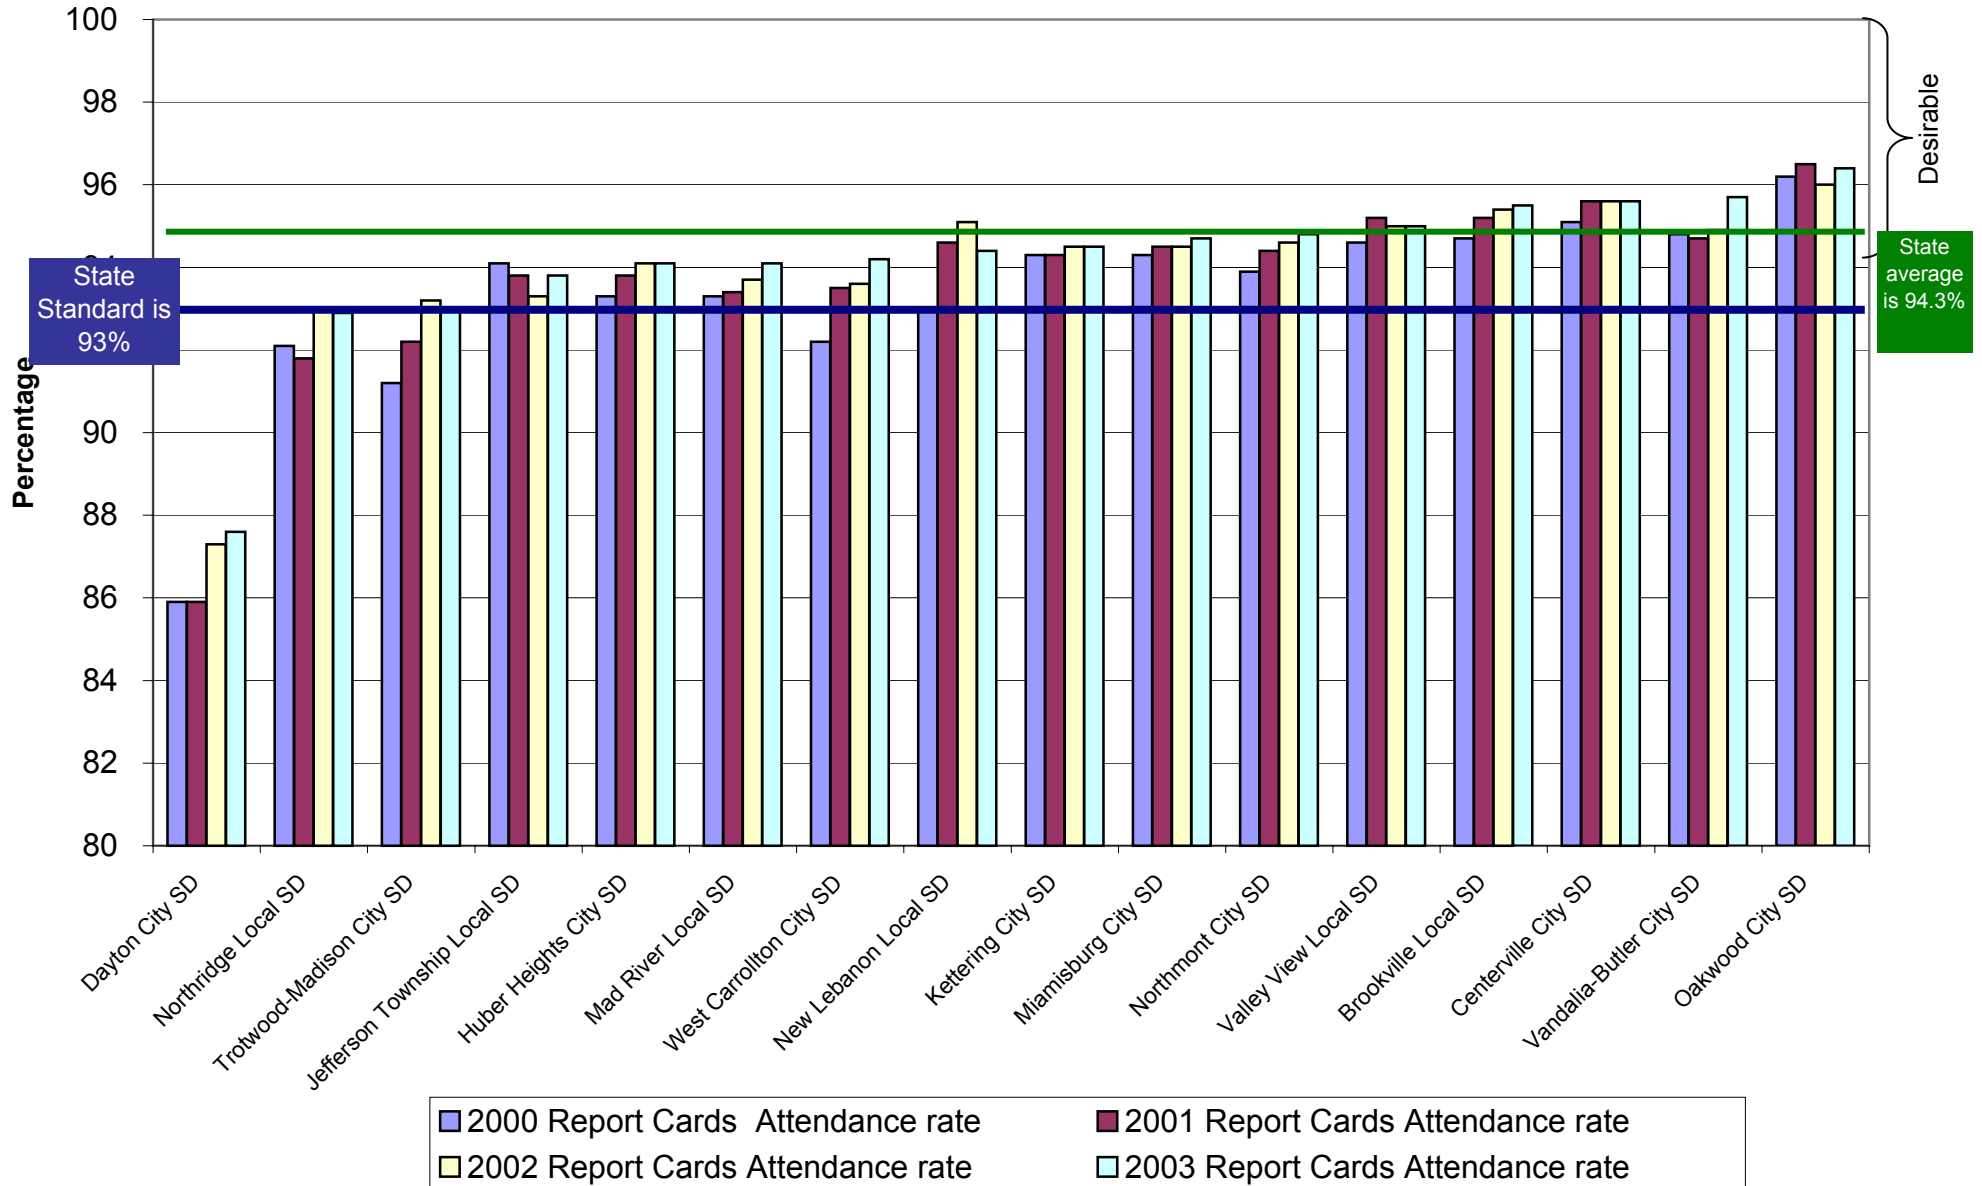

# Comparison of Attendance Rates for Montgomery County School Districts

State standard is attendance rate of 93% or higher.  
 The State average from the 2002 Report Card is 93.9%.