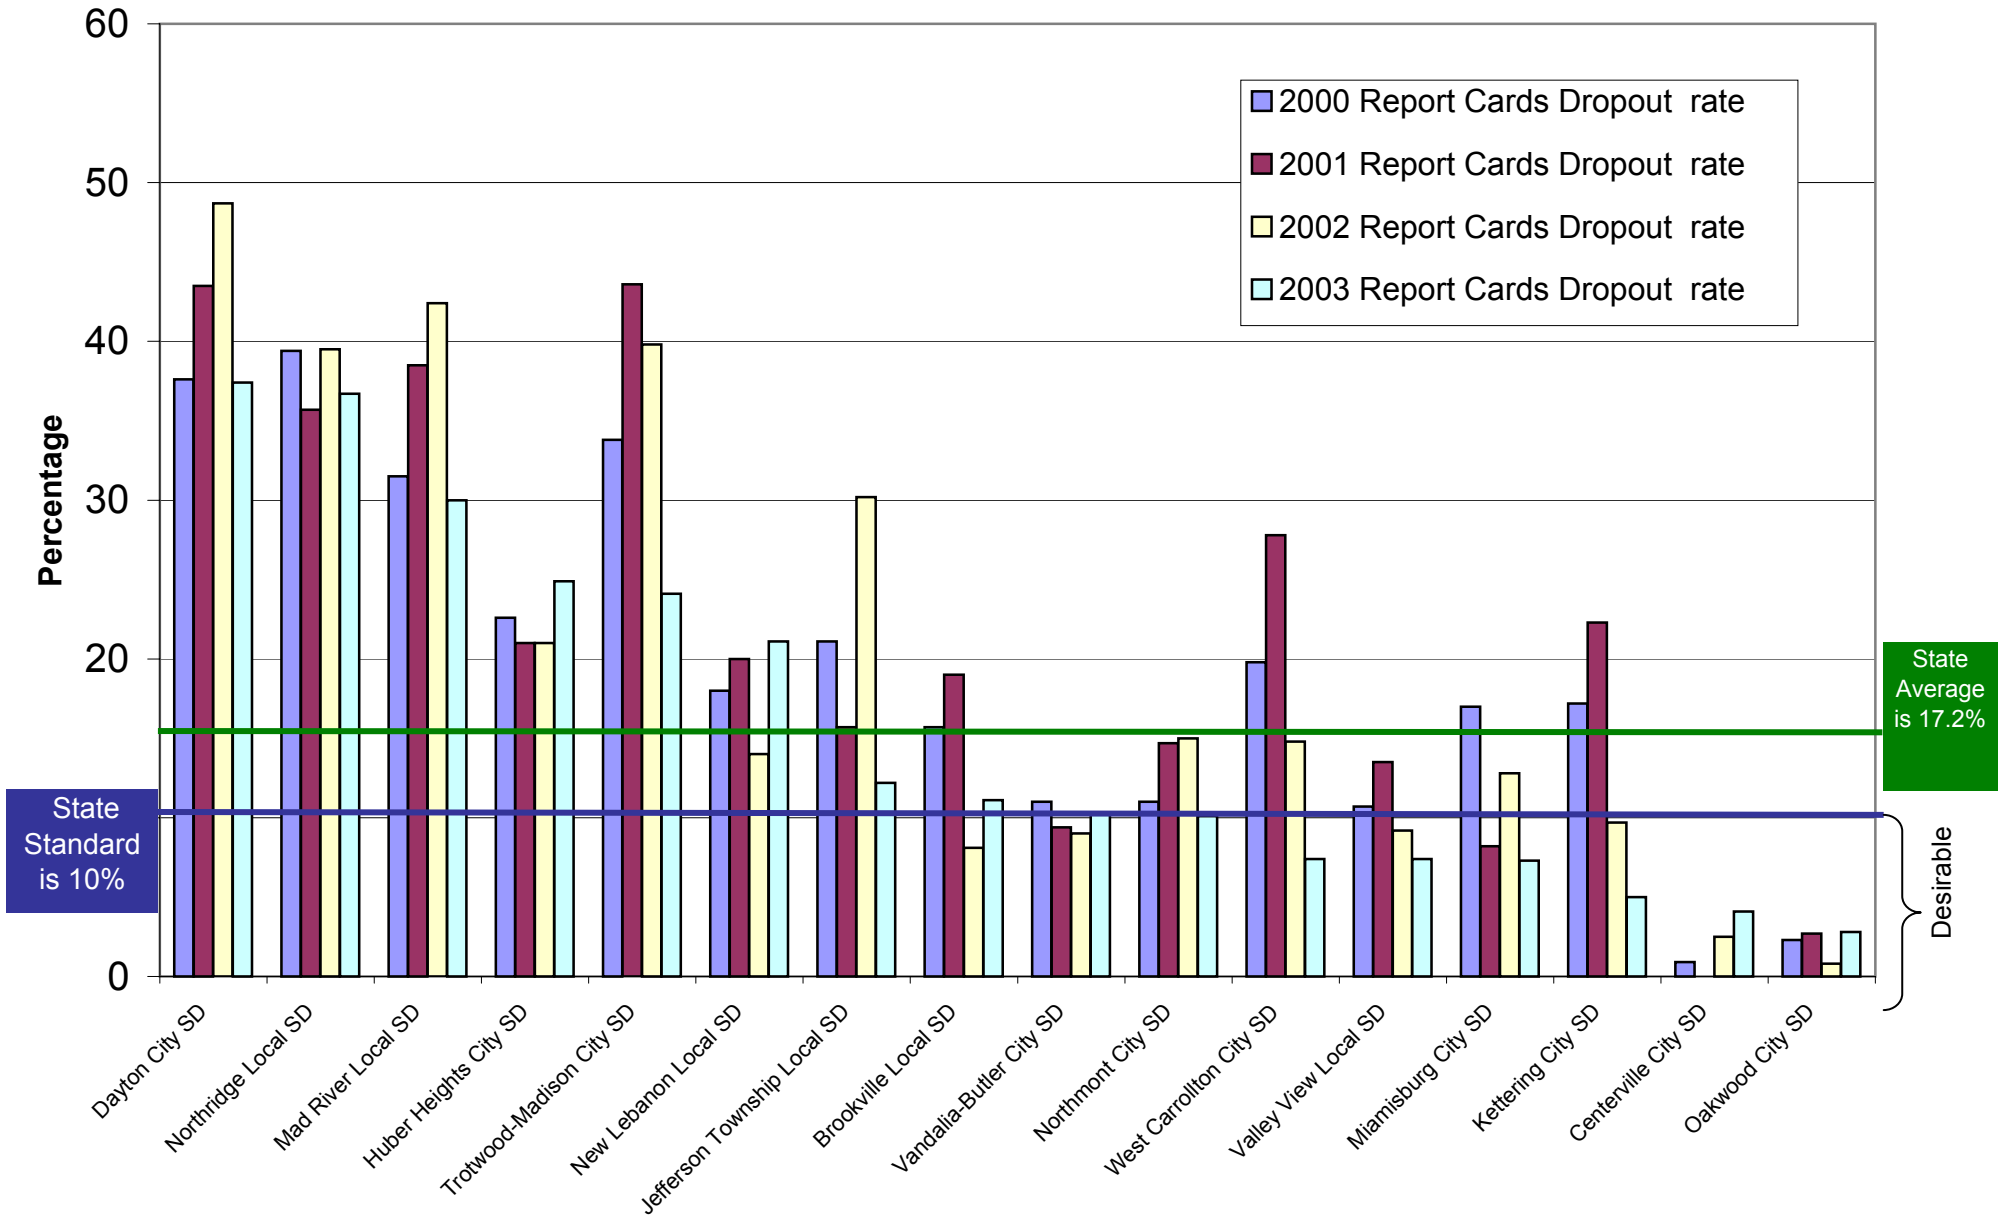

# Comparison of Dropout Rates for Montgomery County School Districts

State standard is 90% graduation rate, i.e., dropout rate of 10% or less.  
The State average from the 2002 Report Card is 18.8%.